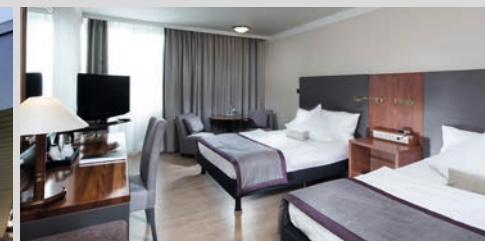

Heiligenröder Straße 61, 34123 Kassel