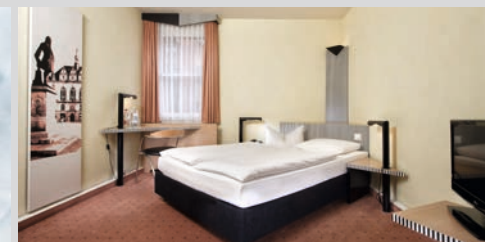

Neustädter Passage 5, 06122 Halle (Saale)