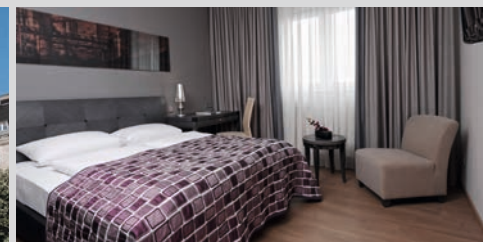

Opernplatz 2, 47051 Duisburg