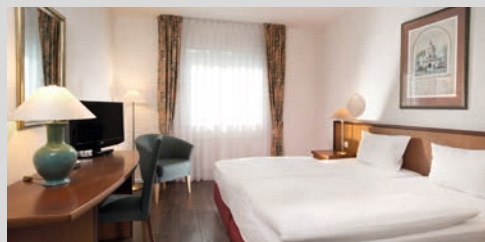

WYNDHAM GARDEN HENNIGSDORF BERLIN

Stadt City	Kategorie Category	Zimmer Rooms
HENNIGSDORF / BERLIN	FIRST CLASS	112

HOTEL & AUSSTATTUNG

- 112 Zimmer davon 36 TWIN
- Zimmer mit Dusche oder Badewanne
- Restaurant, Bar, Lift
- Sauna, Fitnessraum
- 200 m bis Ortszentrum Hennigsdorf, S-Bahn-Station 500 m, Hauptbahnhof Berlin 25 km

DAS PLUS FÜR GRUPPEN

- Busparkplatz kostenfrei am Hotel
- Gruppenraten ab 10 Zimmer / 15 Personen
- 1 Freiplatz pro 21 Personen im ½ DZ, max. 2 Freiplätze
- Spezielle HP-Angebote für Gruppen
- Größter Veranstaltungsraum für 80 Personen

HOTEL & FURNISHING

- 112 rooms including 36 TWIN
- rooms with shower or bathtub
- restaurant, bar, elevator
- sauna, gym
- centre Hennigsdorf in 200 m distance, train station in 500 m distance, central station Berlin 25 km

THE PLUS FOR GROUPS

- free bus parking directly at the hotel
- group rates from 10 rooms and 15 people
- 1 free seat per 21 people in ½ DBL, max 2 free seats
- special HB offers for groups
- largest convention room for up to 80 people

GRUPPENRATEN* | GROUP RATES*

p.P. ab € | p.p. from €

Einzelzimmer | SGL	auf Anfrage | on request
Doppelzimmer | DBL	auf Anfrage | on request
Halbpension | HB	auf Anfrage | on request

* Raten inklusive Frühstück | * rates including breakfast

Fontanestraße 110, 16761 Hennigsdorf

MERCURE HOTEL BIELEFELD JOHANNISBERG

Stadt City	Kategorie Category	Zimmer Rooms
BIELEFELD	FIRST CLASS	119

HOTEL & AUSSTATTUNG

- 119 Zimmer davon 56 DZ, 22 TWIN, 41 Superior DZ
- Zimmer mit Kingsize Betten (DZ), Badewanne, Klimaanlage, WLAN kostenfrei
- Restaurant, Bar & Lounge, Terrasse, Lift
- 9 Veranstaltungsräume
- 1 km bis zum Stadtzentrum Bielefeld, Sparrenburg 800 m

DAS PLUS FÜR GRUPPEN

- Busparkplatz kostenfrei am Hotel
- Gruppenraten ab 15 Personen
- Busfahrer kostenfrei im EZ ab 15 Personen
- Spezielle HP-Angebote für Gruppen
- Größter Veranstaltungsraum für bis zu 200 Personen

HOTEL & FURNISHING

- 119 rooms including 56 DBL, 22 TWIN, 41 sup. DBL
- rooms with kingsize bed (DBL), bathtub, A/C, free Wi-Fi
- restaurant, bar & lounge, terrace, elevator
- 9 convention rooms
- city centre of Bielefeld in 1 km distance, castle "Sparrenburg" 800 m distance

THE PLUS FOR GROUPS

- free bus parking directly at the hotel
- group rates from 15 people
- bus driver free in SGL from 15 people
- special HB offers for groups
- largest convention room for up to 200 people

GRUPPENRATEN* | GROUP RATES*

p.P. ab € | p.p. from €

Einzelzimmer | SGL	auf Anfrage | on request
Doppelzimmer | DBL	auf Anfrage | on request
Halbpension | HB	auf Anfrage | on request

* Raten inklusive Frühstück | * rates including breakfast