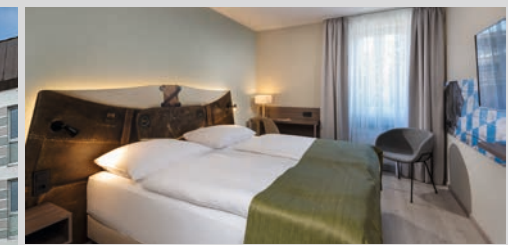

Brixstraße 3, 83022 Rosenheim