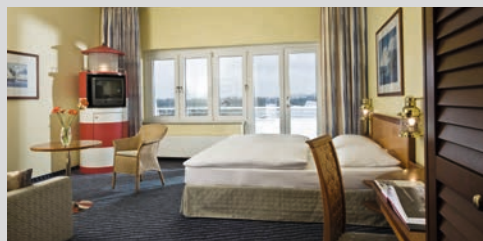

WYNDHAM STRALSUND HANSEDOM

Stadt
City

STRALSUND

Kategorie
Category

FIRST
CLASS

Zimmer
Rooms

114

HOTEL & AUSSTATTUNG

- 114 Zimmer, 99 DZ, 10 EZ, 5 SUI
- Zimmer mit Badewanne oder Dusche, Föhn
- Nichtraucherhotel
- Restaurant Vineta und HanseBar im Erdgeschoß
- Freizeitpark HanseDom (20.000 m²) am Hotel angeschlossen
- 3 km bis Stralsund Zentrum

DAS PLUS FÜR GRUPPEN

- Busparkplatz kostenfrei am Hotel
- Gruppenraten ab 10 Zimmer / 15 Personen
- Busfahrer kostenfrei im EZ inkl. HP ab 20 Personen
- Saisonfahrten, Stopover, Radreisen
- Seestern-Park für Barbecue und Rahmenprogramme
- Nutzung des Erlebnisbades für Gruppen zum Sondertarif

HOTEL & FURNISHING

- 114 rooms, 99 DBL, 10 SGL, 5 SUI
- rooms with bathtub or shower, hairdryer
- non-smoking hotel
- restaurant Vineta and HanseBar on the ground floor
- leisure park HanseDom at the hotel
- city centre of Stralsund in 3 km distance

THE PLUS FOR GROUPS

- free bus parking directly at the hotel
- group rates from 10 rooms / 15 people
- bus driver free in SGL incl. HB from 20 people
- season trips, stop over, bicycle tours
- Seestern-Park for barbecues and events
- special rates for groups at the leisure park

GRUPPENRATEN* | GROUP RATES*

p.P. ab € | p.p. from €

Einzelzimmer | SGL	auf Anfrage | on request
Doppelzimmer | DBL	auf Anfrage | on request
Halbpension | HB	auf Anfrage | on request

* Raten inklusive Frühstück | * rates including breakfast

Grünhofer Bogen 18 – 20, 18437 Stralsund