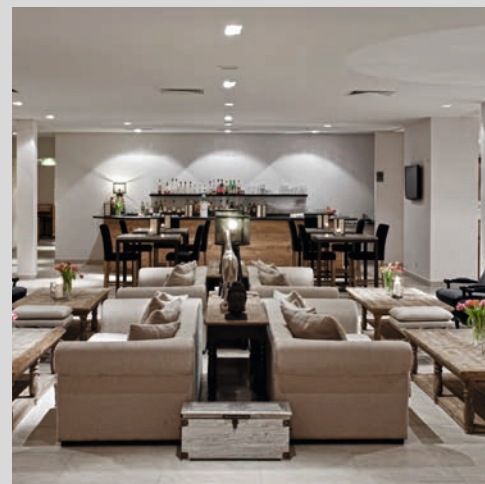

Otto-Hausmann-Ring 203, 42115 Wuppertal