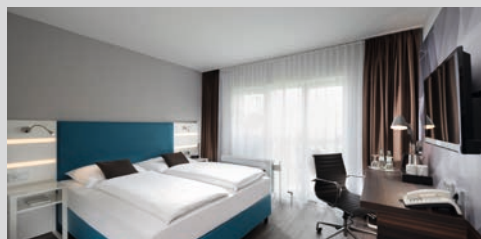

BEST WESTERN HOTEL SINDELFINGEN CITY

Stadt City	Kategorie Category	Zimmer Rooms
SINDELFINGEN	STANDARD	136

HOTEL & AUSSTATTUNG

- 136 Zimmer davon 123 DZ, 9 DZ mit zusätzlicher Schlafcouch, 4 EZ
- Zimmer mit Dusche, Sky-TV, Klimaanlage, Safe, Kaffee- / Teezubereitung, kostenfreies WLAN
- Bar (Mo-Fr geöffnet), Lift
- 2 Veranstaltungsräume
- 200 m bis Ortszentrum

DAS PLUS FÜR GRUPPEN

- Busparkplatz 300 m vom Hotel entfernt
- Gruppenraten ab 15 Personen
- Busfahrer kostenfrei im EZ ab 15 Personen
- Geeignet für Stopover, Radreisen
- Spezielle Gruppenbuffets auf Anfrage
- Größter Veranstaltungsraum für 80 Personen

HOTEL & FURNISHING

- 136 rooms including 123 DBL, 9 DBL with additional sofa bed, 4 SGL
- rooms with shower, Sky TV, air conditioning, safe, tea and coffee making facilities, free Wi-Fi
- hotel bar (open Mo-Fri), elevator
- 2 convention rooms
- city centre in 200 m distance

THE PLUS FOR GROUPS

- bus parking 300 m away from the hotel
- group rates from 15 people
- bus driver free in SGL from 15 people
- stop over, cultural trips
- special group buffets on request
- largest convention room for up to 80 people

GRUPPENRATEN* | GROUP RATES*

p.P. ab € | p.p. from €

Einzelzimmer | SGL	auf Anfrage | on request
Doppelzimmer | DBL	auf Anfrage | on request
Halbpension | HB	auf Anfrage | on request

* Raten inklusive Frühstück | * rates including breakfast

Calwer Str. 16 – 18, 71063 Sindelfingen