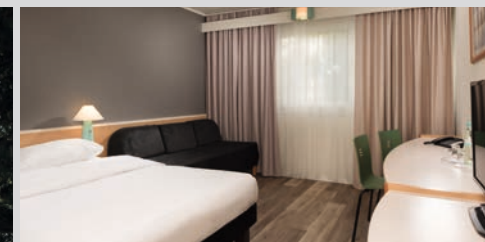

Sorbenweg 2, 44149 Dortmund