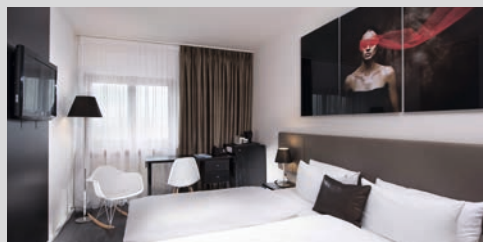

WYNDHAM STUTT GART AIRPORT MESSE

Stadt City	Kategorie Category	Zimmer Rooms
STUTT GART	FIRST CLASS	229

HOTEL & AUSSTATTUNG

- 229 Zimmer davon 20 DZ, 209 TWIN
- Zimmer mit Badewanne oder Dusche, Klimaanlage, Safe, Kaffee / Teezubereitung, Minibar
- Restaurant, Bar, Lift, Fitnessraum
- 7 Veranstaltungsräume
- 16 km bis Stuttgart Zentrum

DAS PLUS FÜR GRUPPEN

- Busparkplatz kostenfrei am Hotel
- Gruppenraten ab 10 Zimmer
- Busfahrer kostenfrei im EZ inkl. HP ab 15 Personen
- Geeignet für Saisonfahrten, Stopover, Radreisen
- Spezielle Themenbuffets oder Menüs für Gruppen

HOTEL & FURNISHING

- 229 rooms including 20 DBL, 209 TWIN
- rooms with bathtub or shower, A/C, safe, tea and coffee maker, mini bar
- restaurant, bar, elevator, fitness room
- 7 convention rooms
- city centre of Stuttgart in 16 km distance

THE PLUS FOR GROUPS

- free bus parking directly at the hotel
- group rates from 10 rooms
- bus driver free in SGL incl. HB from 15 people
- suitable for season trips, stop over, bicycle tours
- special theme buffets or menus for groups

GRUPPENRATEN* | GROUP RATES*

p.P. ab € | p.p. from €

Einzelzimmer | SGL	auf Anfrage | on request
Doppelzimmer | DBL	auf Anfrage | on request
Halbpension | HB	auf Anfrage | on request

* Raten inklusive Frühstück | * rates including breakfast

Flughafenstraße 51, 70629 Stuttgart

RAMADA BY WYNDHAM WEIMAR

Stadt City	Kategorie Category	Zimmer Rooms
WEIMAR	FIRST CLASS	194

HOTEL & AUSSTATTUNG

- 194 Zimmer, 114 DZ davon 100 TWIN, 60 EZ
- Zimmer mit Badewanne, Klimaanlage
- Restaurant, Bar, Terrasse
- 10 Veranstaltungsräume
- Freizeitbereich mit Schwimmbad, Sauna, Dampfbad
- 6 km bis Weimar Zentrum, Bushaltestelle direkt am Hotel

DAS PLUS FÜR GRUPPEN

- Busparkplatz kostenfrei am Hotel
- Gruppenraten ab 10 Zimmer / 15 Personen
- Busfahrer kostenfrei im EZ ab 15 Personen
- Geeignet für Saisonfahrten, Stopover, Radreisen, Kultur
- Spezielle Gruppenbuffets oder Menüs
- Größter Veranstaltungsraum für 350 Personen

HOTEL & FURNISHING

- 194 rooms, 114 DBL including 100 TWIN, 60 SGL
- rooms with bathtub, A/C
- restaurant, bar, terrace
- 10 convention rooms
- recreational area with indoor swimming pool, sauna, steam bath
- city centre of Weimar in 6 km distance, bus stop directly at the hotel

THE PLUS FOR GROUPS

- free bus parking directly at the hotel
- group rates from 10 rooms / 15 people
- bus driver free in SGL from 15 people
- suitable for season trips, stop over, bicycle tours, cultural trips
- special group buffets or menus
- largest convention room for up to 350 people

GRUPPENRATEN* | GROUP RATES*

p.P. ab € | p.p. from €

Einzelzimmer | SGL	auf Anfrage | on request
Doppelzimmer | DBL	auf Anfrage | on request
Halbpension | HB	auf Anfrage | on request

* Raten inklusive Frühstück | * rates including breakfast