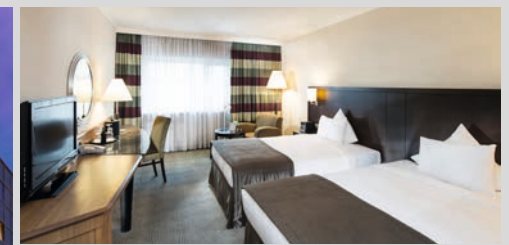

Fanny-von-Lehnert-Straße 7, A-5020 Salzburg