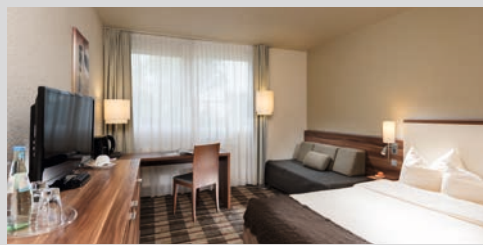

MERCURE HOTEL SAARBRÜCKEN SÜD

Stadt City	Kategorie Category	Zimmer Rooms
SAARBRÜCKEN	FIRST CLASS	100

HOTEL & AUSSTATTUNG

- 100 DZ davon 24 TWIN
- Zimmer mit Klimaanlage, Dusche oder Badewanne, Zusatzheizung
- 1 Restaurant, Bar, Terrasse, Lift
- Schwimmbad, außen unbeheizt (saisonal geöffnet)
- 6 Veranstaltungsräume
- 6 km bis Saarbrücken Zentrum

DAS PLUS FÜR GRUPPEN

- Busparkplatz kostenfrei am Hotel
- Gruppenraten ab 10 Zimmer / 15 Personen
- Busfahrer kostenfrei im EZ inkl. HP ab 20 Personen
- Geeignet für Saisonfahrten, Stopover, Kulturreisen
- Spezielle Gruppenbuffets und Menüs
- Größter Veranstaltungsraum für 160 Personen

HOTEL & FURNISHING

- 100 DBL including 24 TWIN
- rooms with A/C, shower or bathtub, additional heating
- 1 restaurant, bar, terrace, elevator
- outdoor swimming pool, not heated (open seasonally)
- 6 convention rooms
- city centre of Saarbrücken in 6 km distance

THE PLUS FOR GROUPS

- free bus parking directly at the hotel
- group rates from 10 rooms / 15 people
- bus driver free in SGL incl. HB from 20 people
- suitable for season trips, stop over, cultural trips
- special group buffets and menus
- largest convention room for up to 160 people

GRUPPENRATEN* | GROUP RATES*

p.P. ab € | p.p. from €

Einzelzimmer | SGL	auf Anfrage | on request
Doppelzimmer | DBL	auf Anfrage | on request
Halbpension | HB	auf Anfrage | on request

* Raten inklusive Frühstück | * rates including breakfast

Zinzinger Straße 9, 66117 Saarbrücken

WYNDHAM GRAND SALZBURG CONFERENCE CENTRE

Stadt City	Kategorie Category	Zimmer Rooms
SALZBURG	FIRST CLASS	262

HOTEL & AUSSTATTUNG

- 262 Zimmer davon 128 TWIN, 9 SUI
- Zimmer mit Klimaanlage, Dusche oder Badewanne, Safe, Bügeleisen
- Restaurant, Bar, Lift
- Schwimmbad, Sauna, Fitnessstudio
- 16 Veranstaltungsräume
- 2,5 km bis Salzburg Zentrum

DAS PLUS FÜR GRUPPEN

- Busparkplatz (kostenpflichtig) in der Nähe (750 m)
- Gruppenraten ab 15 Personen
- Saisonfahrten, Stopover, Kulturreisen
- Spezielle Gruppenbuffets und Menüs
- Größter Veranstaltungsraum für 1000 Personen

HOTEL & FURNISHING

- 262 rooms including 128 TWIN, 9 SUI
- rooms with A/C, shower or bathtub, iron
- restaurant, bar, elevator
- indoor pool, sauna, gym
- 16 convention rooms
- city centre of Salzburg in 2.5 km distance

THE PLUS FOR GROUPS

- bus parking (with costs) nearby (750 m)
- group rates from 15 people
- season trips, stop over, cultural trips
- special menus and buffets for groups
- largest convention room for up to 1000 people

GRUPPENRATEN* | GROUP RATES*

p.P. ab € | p.p. from €

Einzelzimmer | SGL	auf Anfrage | on request
Doppelzimmer | DBL	auf Anfrage | on request
Halbpension | HB	auf Anfrage | on request

* Raten inklusive Frühstück | * rates including breakfast