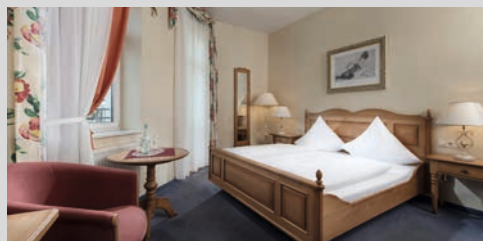

HOTEL SCHLOSS SCHWEINSBURG

Stadt City	Kategorie Category	Zimmer Rooms
ZWICKAU/NEUKIRCHEN	STANDARD	75

HOTEL & AUSSTATTUNG

- 75 Zimmer, 62 DZ davon 30 TWIN, 13 EZ
- Zimmer mit Dusche
- Nichtraucher- und Allergiker-Zimmer
- Restaurant, Wintergarten, Terrasse
- 10 Veranstaltungsräume, Rittersaal, Barocksalons
- 12 km bis Zwickau, Crimmitschau 5 km

DAS PLUS FÜR GRUPPEN

- Busparkplatz kostenfrei am Hotel
- Gruppenraten ab 10 Zimmer / 15 Personen
- Busfahrer kostenfrei im EZ inkl. HP ab 15 Personen
- Spezielle HP-Angebote für Gruppen u.a. Rittermahl, regionale Buffets
- Größter Veranstaltungsraum für 80 Personen
- Kostenfreier Gepäckservice

HOTEL & FURNISHING

- 75 rooms, 62 DBL including 30 TWIN, 13 SGL
- rooms with shower
- non-smoking and allergy-friendly rooms
- restaurant, winter garden, terrace
- 10 convention rooms, great hall, Baroque salon
- Zwickau in 12 km distance, Crimmitschau 5 km

THE PLUS FOR GROUPS

- free bus parking directly at the hotel
- group rates from 10 rooms / 15 people
- bus driver free in SGL incl. HB from 15 people
- special HB offers for groups (as well knight meal, regional buffets)
- largest convention room for up to 80 people
- free luggage service

GRUPPENRATEN* | GROUP RATES*

p.P. ab € | p.p. from €

Einzelzimmer | SGL	auf Anfrage | on request
Doppelzimmer | DBL	auf Anfrage | on request
Halbpension | HB	auf Anfrage | on request

* Raten inklusive Frühstück | * rates including breakfast

Hauptstraße 147 – 149, 08459 Neukirchen / Pleiße