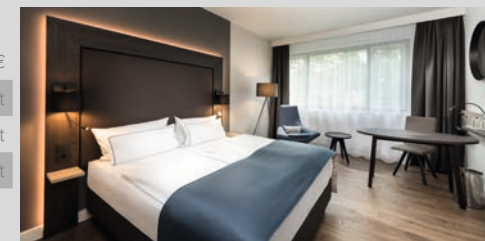

Rohrdamm 80, 13629 Berlin