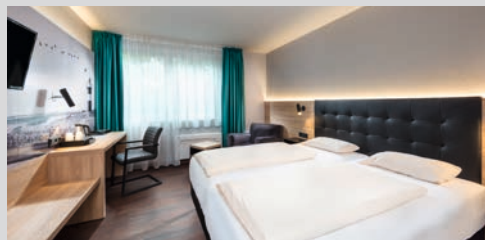

BEST WESTERN HOTEL ACHIM BREMEN

Stadt City	Kategorie Category	Zimmer Rooms
ACHIM BREMEN	STANDARD	115

HOTEL & AUSSTATTUNG

- 115 Zimmer davon 50 Zimmer als Twinzimmer
- Zimmer mit Badewanne
- Nichtraucher- und Allergiker-Zimmer
- Alle Zimmer 2019 renoviert
- Frühstücksraum, Terrasse
- 2 kleine Veranstaltungsräume
- 11 km bis Bremen Zentrum, 300 m Autobahn A1/A27

DAS PLUS FÜR GRUPPEN

- Busparkplatz kostenfrei direkt am Hotel
- Gruppenraten ab 15 Personen
- Busfahrer kostenfrei im EZ ab 15 Personen
- HP-Angebote für Gruppen (auf Anfrage im externen Restaurant möglich)
- Geeignet für Stopover, Schüler, Radreisen

HOTEL & FURNISHING

- 115 rooms including 50 twin rooms
- rooms with bathtub
- non-smoking and allergy-friendly rooms
- all rooms renovated in 2019
- breakfast room, terrace
- 2 meeting rooms
- city centre of Bremen in 11 km distance, motorway junction A1/A27 in 300 m distance

THE PLUS FOR GROUPS

- free bus parking directly at the hotel
- group rates from 15 people
- bus driver free in SGL from 15 people
- HB offers for groups (upon request at an external restaurant)
- suitable for stopover, student and bike trips

GRUPPENRATEN* | GROUP RATES*

p.P. ab € | p.p. from €

Einzelzimmer | SGL	auf Anfrage | on request
Doppelzimmer | DBL	auf Anfrage | on request
Halbpension | HB	auf Anfrage | on request

* Raten inklusive Frühstück | * rates including breakfast

Zum Klümoor 7, 28832 Achim Uphusen

RADISSON BLU FÜRST LEOPOLD HOTEL, DESSAU

Stadt City	Kategorie Category	Zimmer Rooms
DESSAU	FIRST CLASS	204

HOTEL & AUSSTATTUNG

- 204 Zimmer davon 147 mit Queensize-Bett, 32 TWIN
- Zimmer mit Klimaanlage, WLAN, teilweise Minibar
- Restaurant, Bar, Terrasse mit 60 Sitzplätzen
- Sauna und Fitnessbereich auf 350 m²
- 12 Veranstaltungsräume
- 500 m bis ins Ortszentrum Dessau, Hauptbahnhof 200 m

DAS PLUS FÜR GRUPPEN

- Busparkplatz kostenfrei gegenüber dem Hotel
- Gruppenraten ab 15 Personen
- Busfahrer kostenfrei im EZ inkl. HP ab 15 Personen
- Spezielle HP-Angebote für Gruppen
- Theater 100 m, Bauhausmuseum 200 m, Rathauscenter (80 Shops) 300 m entfernt
- Stellplätze für Fahrräder (gegen Gebühr), Ladestationen für E-Bikes
- Größter Veranstaltungsraum für 180 Personen

HOTEL & FURNISHING

- 204 rooms including 147 rooms with queen-sized bed, 32 TWIN
- rooms with A/C, Wi-Fi, partly with mini bar
- restaurant, bar, Terrace with 60 seats
- 350 m² sauna and fitness area
- 12 convention rooms
- city centre of Dessau in 500 m, main station in 200 m

THE PLUS FOR GROUPS

- free bus parking nearby the hotel
- group rates from 15 people
- bus driver free in SGL incl. HB from 15 people
- special HB offers for groups
- theatre 100 m, Bauhaus Museum 200 m, Rathauscenter (80 shops) 300 m away
- lockable parking space for bicycles (for a fee), docking station for E-bikes
- largest convention room for up to 180 people

GRUPPENRATEN* | GROUP RATES*

p.P. ab € | p.p. from €

Einzelzimmer | SGL	auf Anfrage | on request
Doppelzimmer | DBL	auf Anfrage | on request
Halbpension | HB	auf Anfrage | on request

* Raten inklusive Frühstück | * rates including breakfast