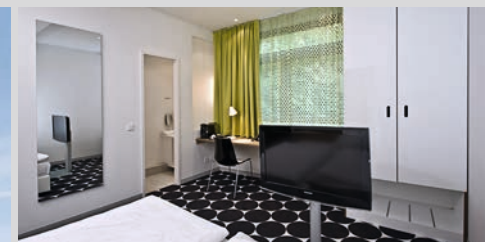

GRUPPENRATEN* | GROUP RATES*

p.P. ab € | p.p. from €

Einzelzimmer | SGL	auf Anfrage | on request
Doppelzimmer | DBL	auf Anfrage | on request
Halbpension | HB	auf Anfrage | on request

* Raten inklusive Frühstück | * rates including breakfast

Mainzer Landstraße 261 – 263, 60326 Frankfurt am Main